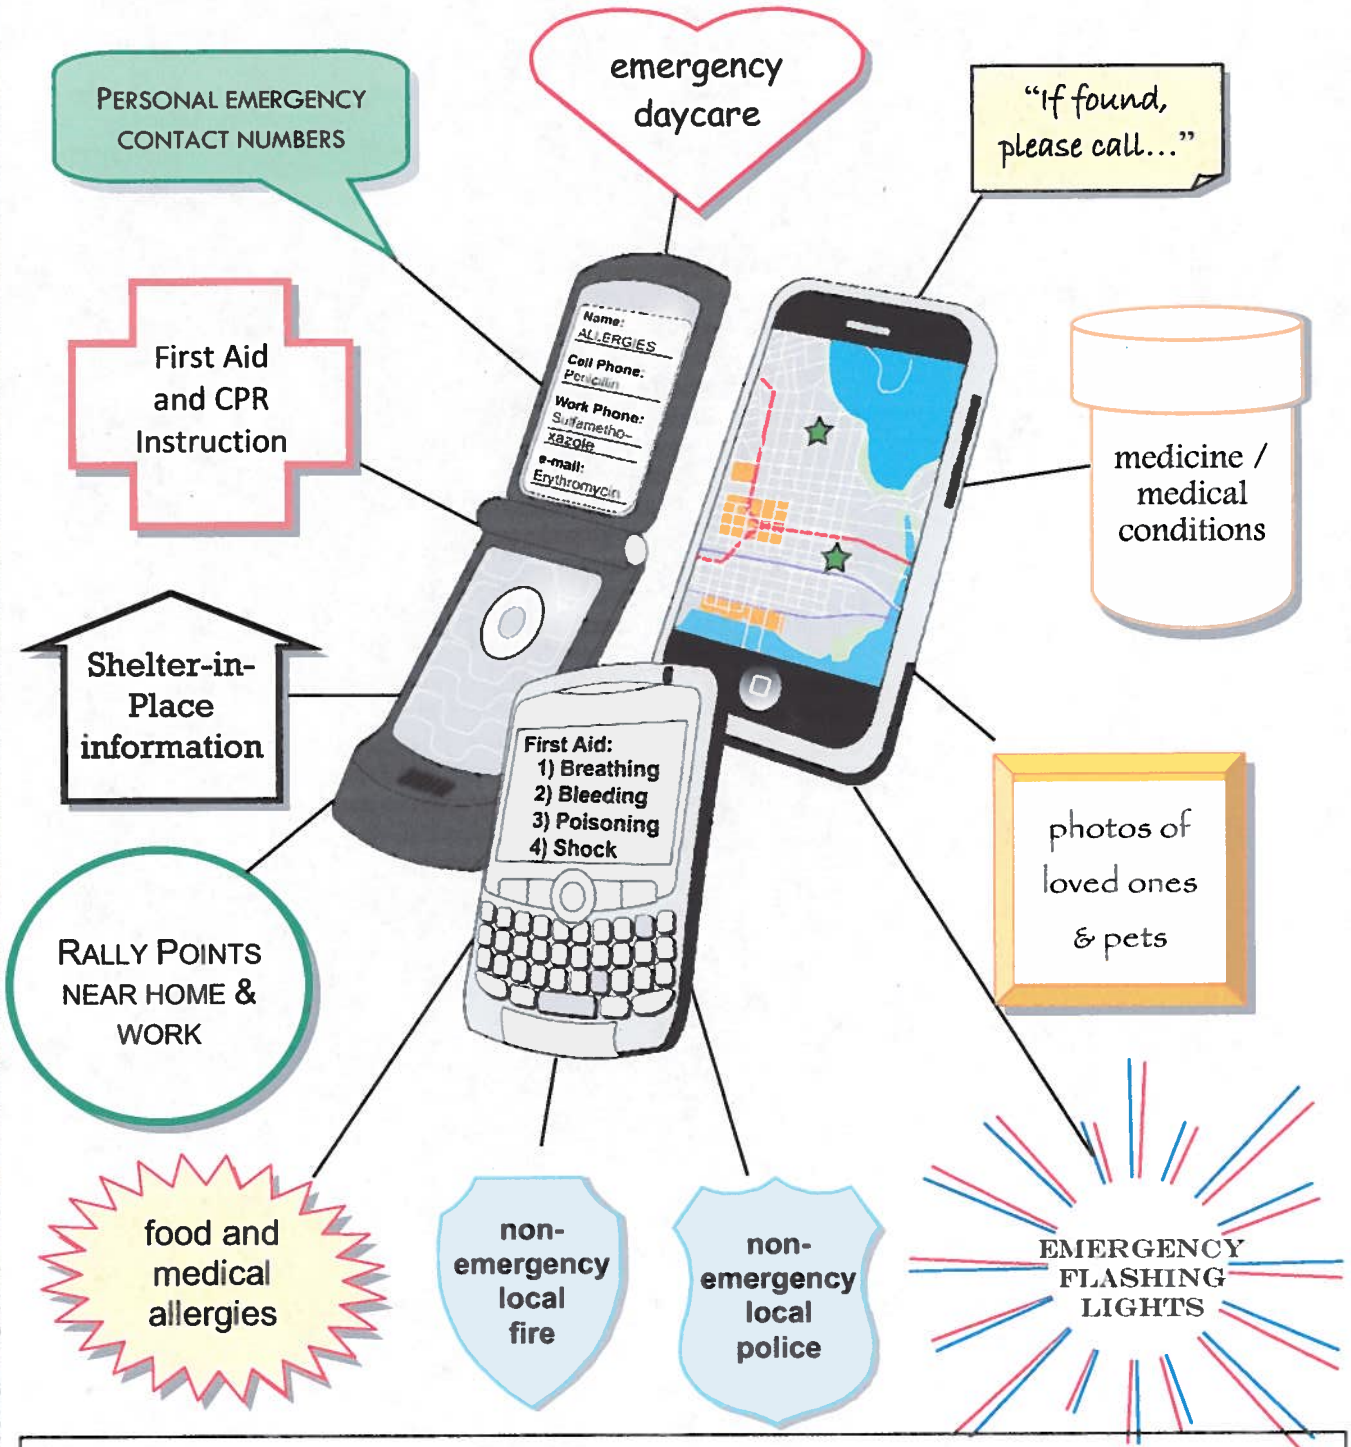

PLEASE READ THIS IMPORTANT INFORMATION!

PROGRAM YOUR PHONE TO BE YOUR GREATEST SAFETY TOOL!
Program "ICE" – your "In Case of Emergency" contact – into your cell phone.

CARD – Collaborating Agencies Responding to Disasters
(510) 451-3140 || www.CARDCanHelp.org
helping nonprofits prepare to prosper!